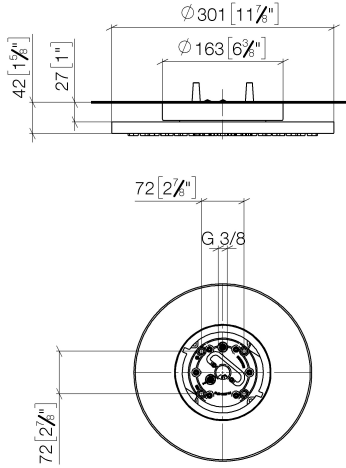

Rain shower for surface-mounted ceiling installation 300 mm - Brushed Light Gold

TARA

28 031 970

- rain shower Ø 300 mm
- PURE RAIN, max. flow rate 12 l/min (at 3 bar)
- PURIFY RAIN, max. flow rate 6 l/min (at 3 bar)
- Distance to ceiling from bottom edge of shower 40 mm
- with anti-scale system
- For simultaneous control of the jet types, we recommend the xTool thermostat module

Fits: TARA, LISSÉ, VAIA, META

	Brushed Light Gold	28 031 970-27
	Chrome	28 031 970-00
	Brushed Platinum	28 031 970-06
	Platinum	28 031 970-08
	Dark Chrome	28 031 970-19
	Light Gold	28 031 970-26
	Brushed Durabronze (23kt Gold)	28 031 970-28
	Matte Black	28 031 970-33
	Brushed Bronze	28 031 970-42
	Brushed Champagne (22kt Gold)	28 031 970-46
	Champagne (22kt Gold)	28 031 970-47
	Brushed Chrome	28 031 970-93
	Brushed Dark Platinum	28 031 970-99

Required miscellaneous

Concealed ceiling installation box 35 041 970 90 with ceiling fixing -

- concealed rough parts
- min. recess depth 90 mm
- max. recess depth 115 mm
- 2x female thread " outlet

28 031 970
mm [inches]

Flow rate chart

Certificates

LGA_38400.

28 031 970

Spare parts list

No.	Item Number	Name	Quantity used	Delivery time
1	90 17 20 263 00 90	fixing set	1	2
2	90 24 03 309 01 90	connection	1	2
3	90 24 03 309 00 90	connection	1	2