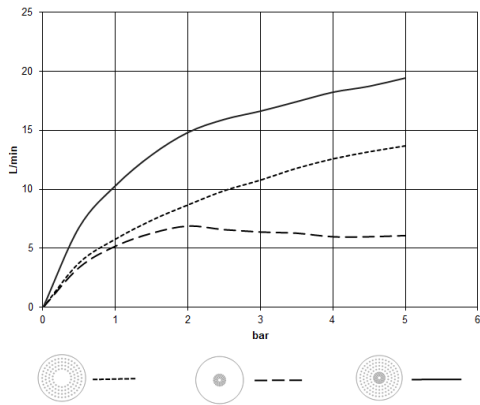

Rain shower for surface-mounted ceiling installation 300 mm - Brushed Light Gold

TARA

28 031 970

- rain shower Ø 300 mm
- PURE RAIN, max. flow rate 12 l/min (at 3 bar)
- PURIFY RAIN, max. flow rate 6 l/min (at 3 bar)
- Distance to ceiling from bottom edge of shower 40 mm
- with anti-scale system
- For simultaneous control of the jet types, we recommend the xTool thermostat module

Required miscellaneous

Concealed ceiling installation box 35 041 970 90 with ceiling fixing -

- concealed rough parts
- min. recess depth 90 mm
- max. recess depth 115 mm
- 2x female thread " outlet

28 031 970
mm [inches]

Flow rate chart

Certificates

LGA_38400.

28 031 970

Spare parts list

No.	Item Number	Name	Quantity used	Delivery time
1	90 17 20 263 00 90	fixing set	1	2
2	90 24 03 309 01 90	connection	1	2
3	90 24 03 309 00 90	connection	1	2