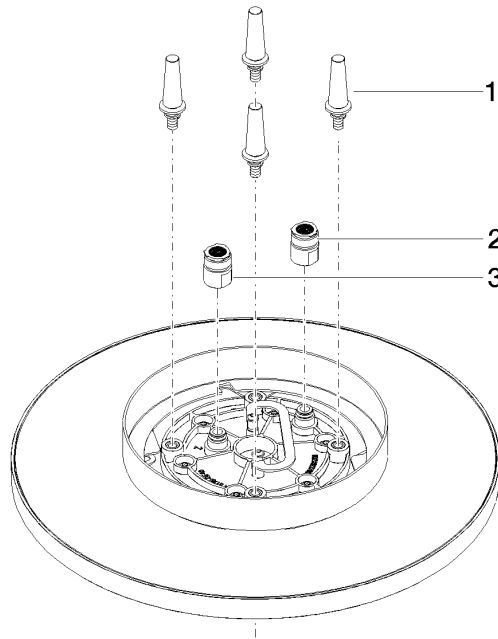

Rain shower for surface-mounted ceiling installation 300 mm - Brushed Light Gold

TARA

28 031 970

- rain shower Ø 300 mm
- PURE RAIN, max. flow rate 12 l/min (at 3 bar)
- PURIFY RAIN, max. flow rate 6 l/min (at 3 bar)
- Distance to ceiling from bottom edge of shower 40 mm
- with anti-scale system
- For simultaneous control of the jet types, we recommend the xTool thermostat module

Required miscellaneous

Concealed ceiling installation box 35 041 970 90 with ceiling fixing -

- concealed rough parts
- min. recess depth 90 mm
- max. recess depth 115 mm
- 2x female thread " outlet

28 031 970
mm [inches]

Flow rate chart

Certificates

LGA_38400.

28 031 970

Spare parts list

No.	Item Number	Name	Quantity used	Delivery time
1	90 17 20 263 00 90	fixing set	1	2
2	90 24 03 309 01 90	connection	1	2
3	90 24 03 309 00 90	connection	1	2